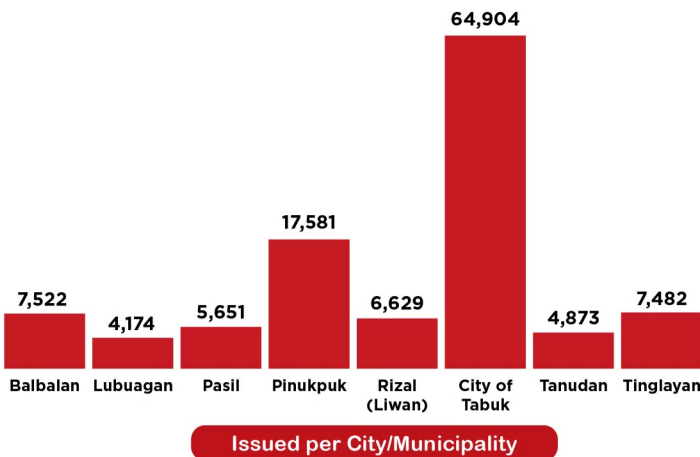

Step 2 Registrants

192,996

-as of November 27, 2024

Issued ePhilID

118,816

-as of November 27, 2024

ePhilID

is a proactive strategy of the PSA that will allow more Filipinos to immediately enjoy the benefits of being PhilSys-registered.