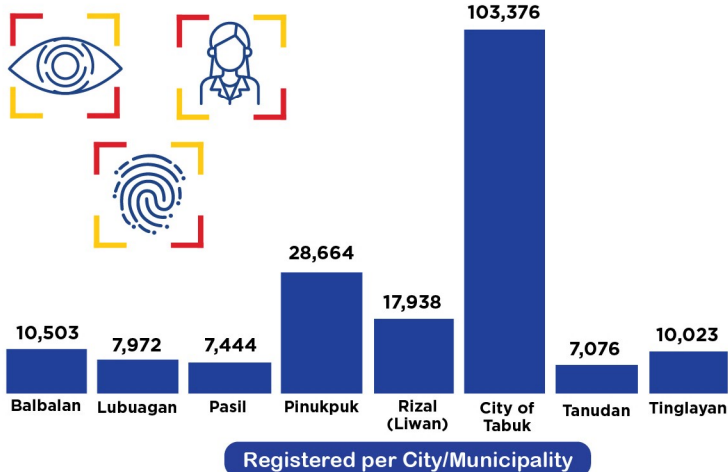

PhilSys (Philippine Identification System)

-the government's central identification platform for all citizen and resident aliens of the Philippines.

Why Register to PhilSys

-as a digital foundational ID system, PhilSys will transform how services are delivered and accessed in the Philippines, and accelerate our transition to a digital economy, including to enable presenceless, paperless and cashless transactions. Built on a Privacy-by-Design principle, PhilSys adopts the latest technology and innovations underscoring the importance of privacy of individuals and security of information under the system.

Step 2 Registrants

192,996

-as of November 27, 2024

Issued ePhilID

118,816

-as of November 27, 2024

ePhilID

is a proactive strategy of the PSA that will allow more Filipinos to immediately enjoy the benefits of being PhilSys-registered.