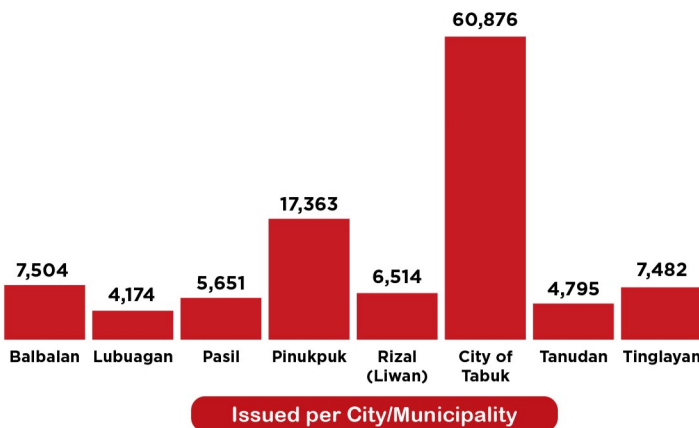

Step 2 Registrants

179,342

-as of March 26, 2024

Issued ePhilID

114,359

-as of March 26, 2024

ePhilID is a proactive strategy of the PSA that will allow more Filipinos to immediately enjoy the benefits of being PhilSys-registered.