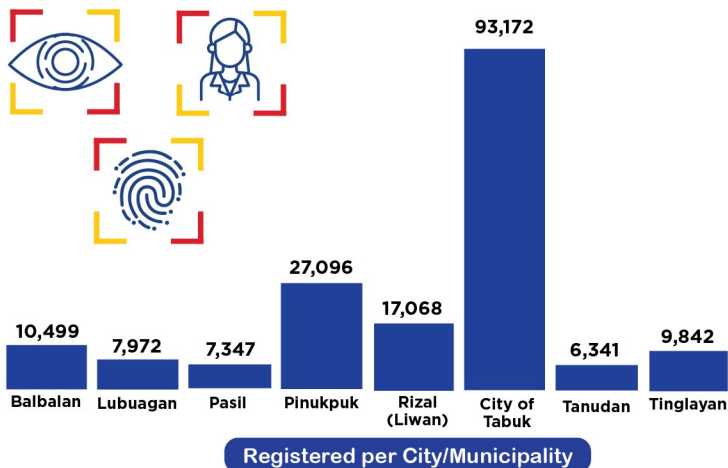

LALAWIGAN NG KALINGA

PhilSys Registration Status

Date Released: 3/27/2024

Reference No.: 24CAR32-502

PhilSys (Philippine Identification System)

-the government's central identification platform for all citizen and resident aliens of the Philippines.

Why Register to PhilSys

-as a digital foundational ID system, PhilSys will transform how services are delivered and accessed in the Philippines, and accelerate our transition to a digital economy, including to enable presenceless, paperless and cashless transactions. Built on a Pricavy-by-Design principle. PhilSys adopts the latest technology and innovations underscoring the importance of privacy of individuals and security of information under the system.

Step 2 Registrants

179,342

-as of March 26, 2024

Issued ePhilID

114,359

-as of March 26, 2024

ePhilID is a proactive strategy of the PSA that will allow more Filipinos to immediately enjoy the benefits of being PhilSys-registered.

Note: For every registered person, a physical PhilID card is allocated. Registered person will still received their physical PhilID card even if they claimed their ePhilID.