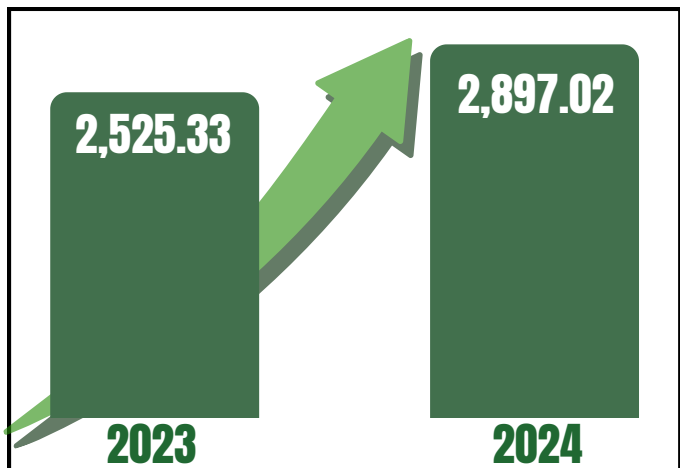

Date of Release: 20 May 2024

Control Number: 2024-1481-IG20

VOLUME OF PRODUCTION (IN METRIC TONS)

GROWTH RATE (IN PERCENT)

YIELD PER HECTARE (MT/HA.)