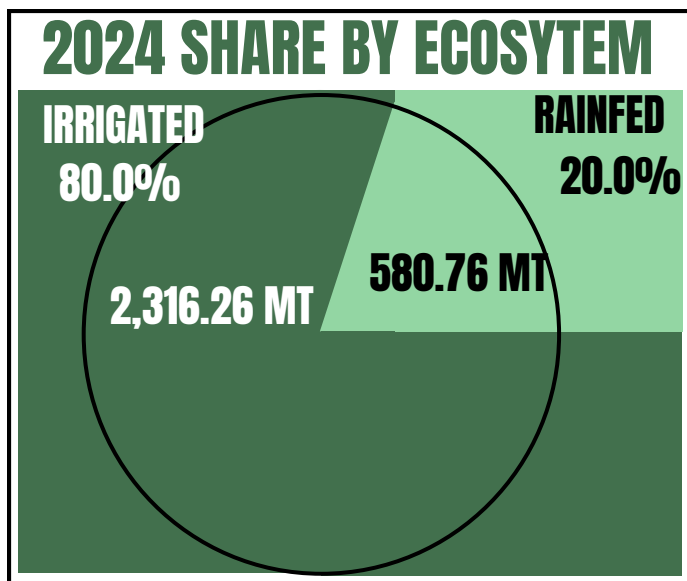

Date of Release: 20 May 2024

Control Number: 2024-1481-IG20

VOLUME OF PRODUCTION (IN METRIC TONS)

GROWTH RATE (IN PERCENT)

YIELD PER HECTARE (MT/HA.)