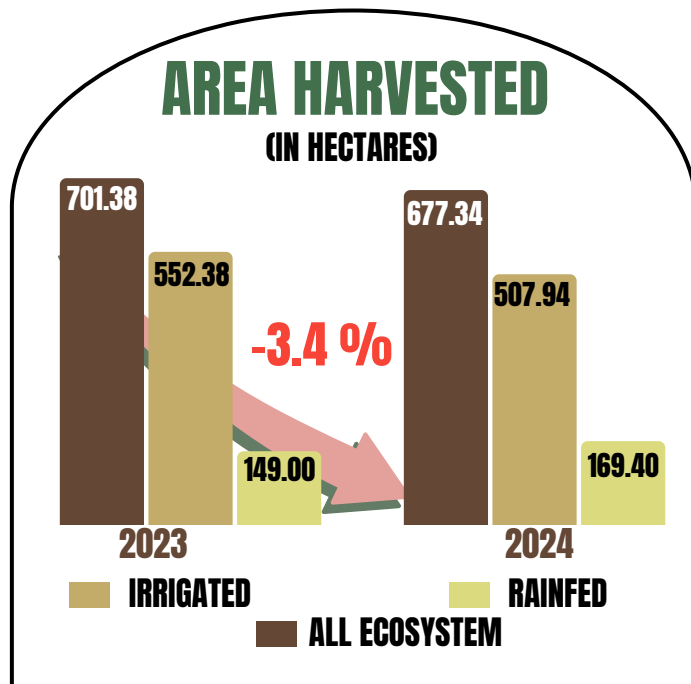

Date of Release: 20 May 2024

Control Number: 2024-1481-IG20

VOLUME OF PRODUCTION (IN METRIC TONS)

GROWTH RATE (IN PERCENT)

YIELD PER HECTARE (MT/HA.)