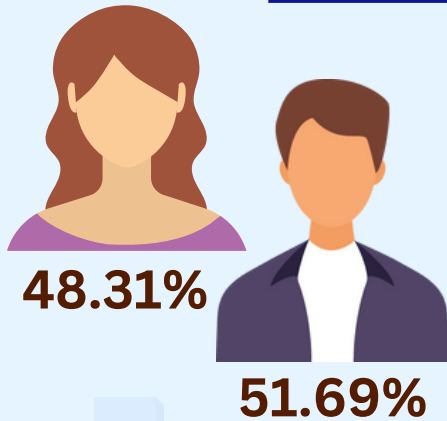

MEN AND WOMEN OF KALINGA

(AS OF 01 MAY 2020)

51.69% of the **229,328** household population of Kalinga are **males** while **48.31%** are **females**.

56.30% of **male** household population ages 10 years and over, are single. **43.70%** of **female** household population ages 10 years and over, are single.

There are more **females** than males of household population at ages 60 years and over.