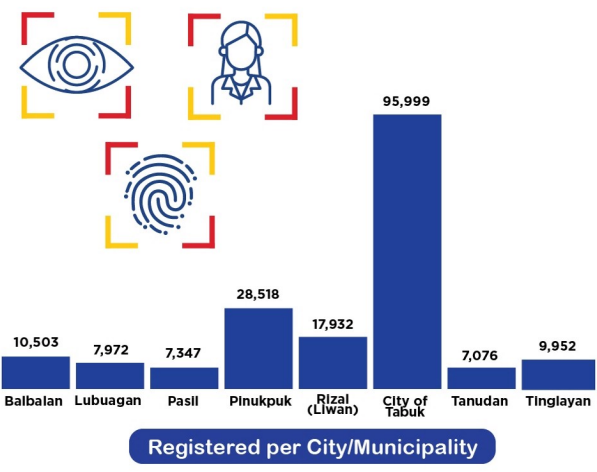

LALAWIGAN NG KALINGA

PhilSys Registration Status

Date Released: 05/30/2024 Reference No.: 24CAR32-824

PhilSys (Philippine Identification System)

-the government's central identification platform for all citizen and resident aliens of the Philippines.