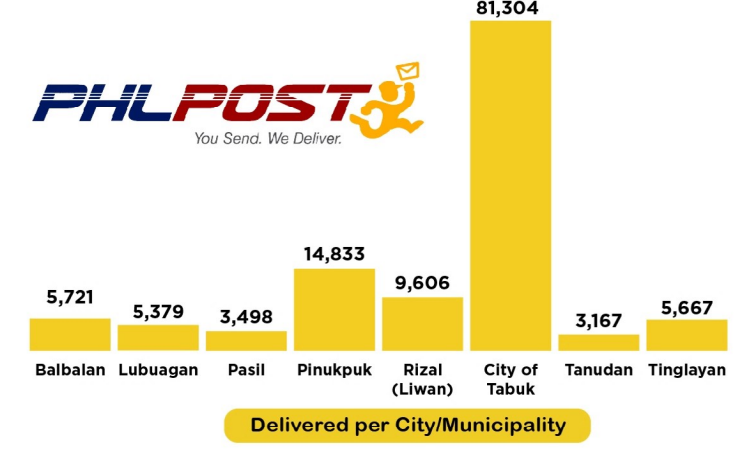

Step 2 Registrants 185,299

-as of May 29, 2024

Delivered PhilID 129,175

-as of April 30, 2024

Issued ePhilID 115,706

-as of May 29, 2024

PhilID refers to the physical card that serves as a valid proof of identity that can be used to transact with the government and private sector.