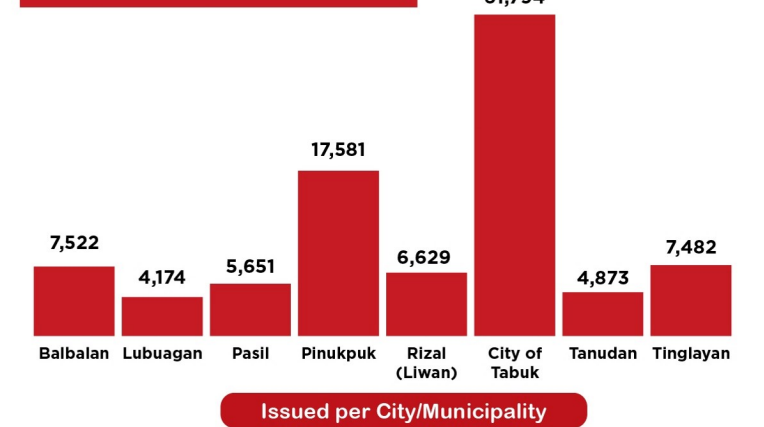

Step 2 Registrants 185,299

-as of May 29, 2024

Delivered PhilID 129,175

-as of April 30, 2024

Issued ePhilID 115,706

-as of May 29, 2024

PhilID refers to the physical card that serves as a valid proof of identity that can be used to transact with the government and private sector.