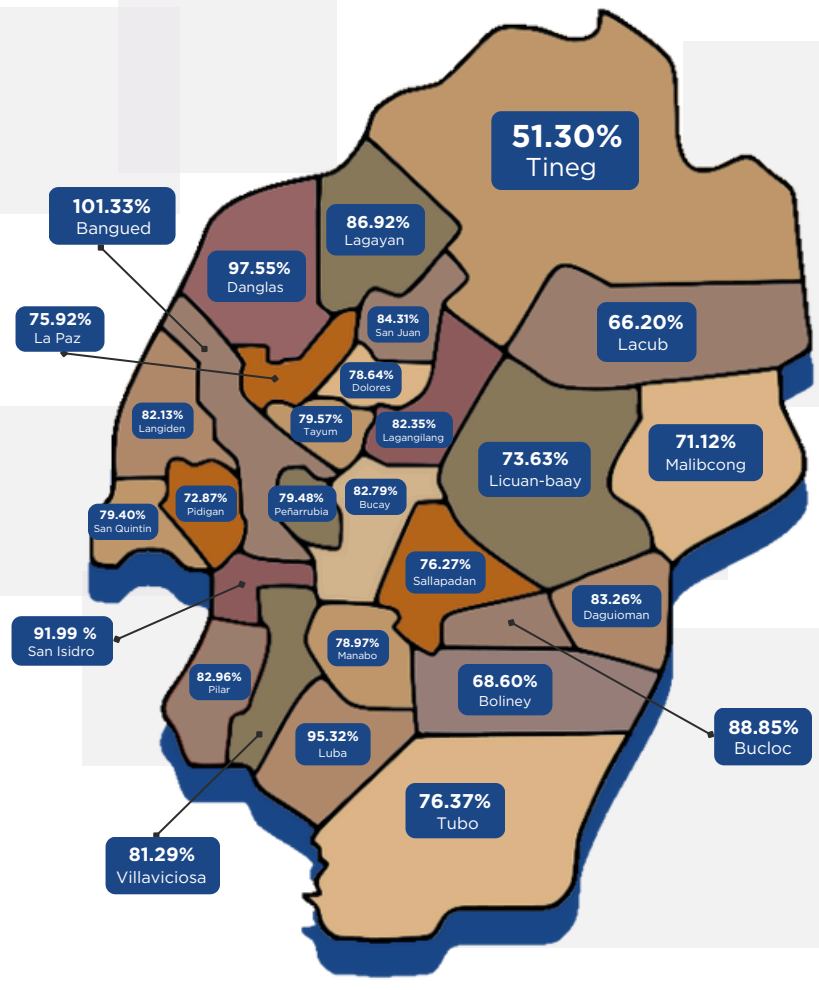

# 210,669

Total number of **PhilSys-registered** individuals in **Abra**

### Top 10 Municipalities with the highest percentage of registered individuals over total population

Percentage of registered individuals per Municipality over total population