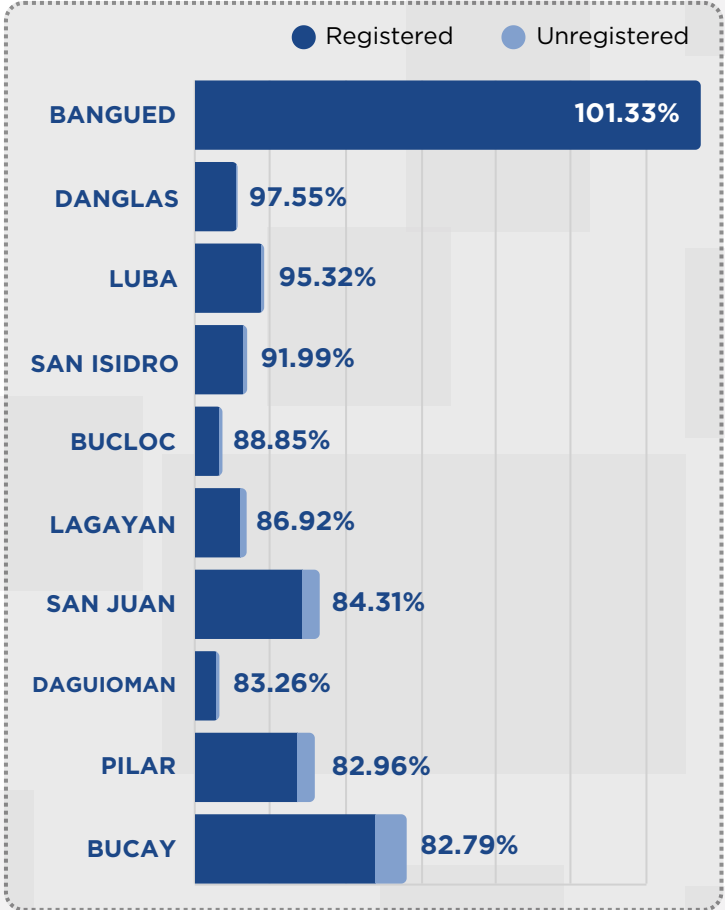

# 210,669

Total number of **PhilSys-registered** individuals in **Abra**

### Top 10 Municipalities with the highest percentage of registered individuals over total population

Percentage of registered individuals per Municipality over total population