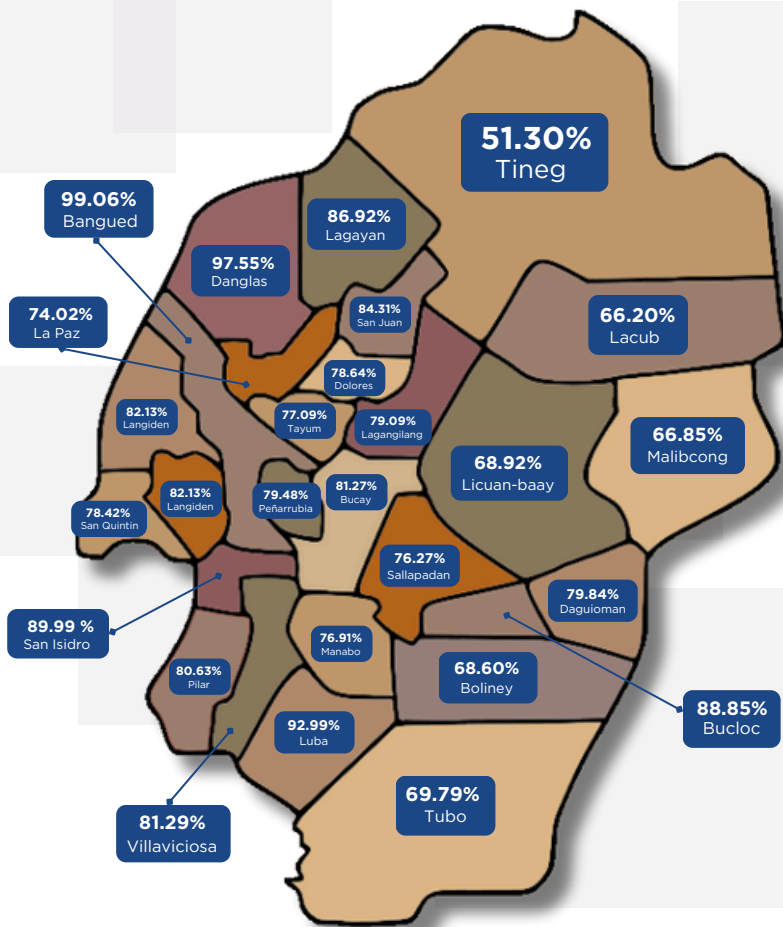

NATIONAL ID REGISTRATION UPDATE

January 2025

206,361

Total number of **PhilSys-registered** individuals in **Abra**

82.22 %

Percentage of PhilSys registered individuals over 2020 Census of Population and Housing (CPH)

Top 10 Municipalities with the highest number of registered individuals

Percentage of registered individuals per Municipality over total population