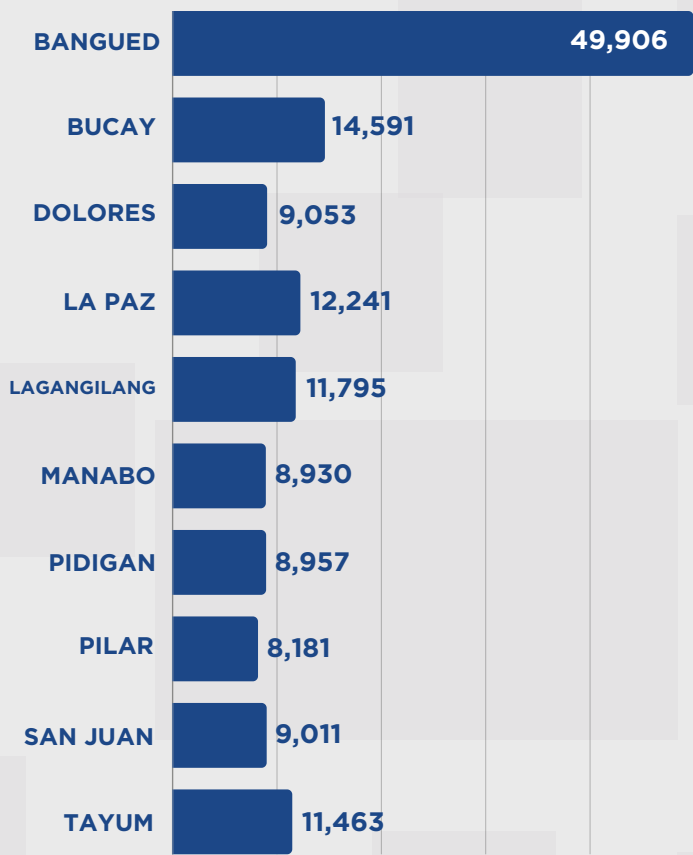

NATIONAL ID REGISTRATION UPDATE

January 2025

206,361

Total number of **PhilSys-registered** individuals in **Abra**

82.22 %

Percentage of PhilSys registered individuals over 2020 Census of Population and Housing (CPH)

Top 10 Municipalities with the highest number of registered individuals

Percentage of registered individuals per Municipality over total population