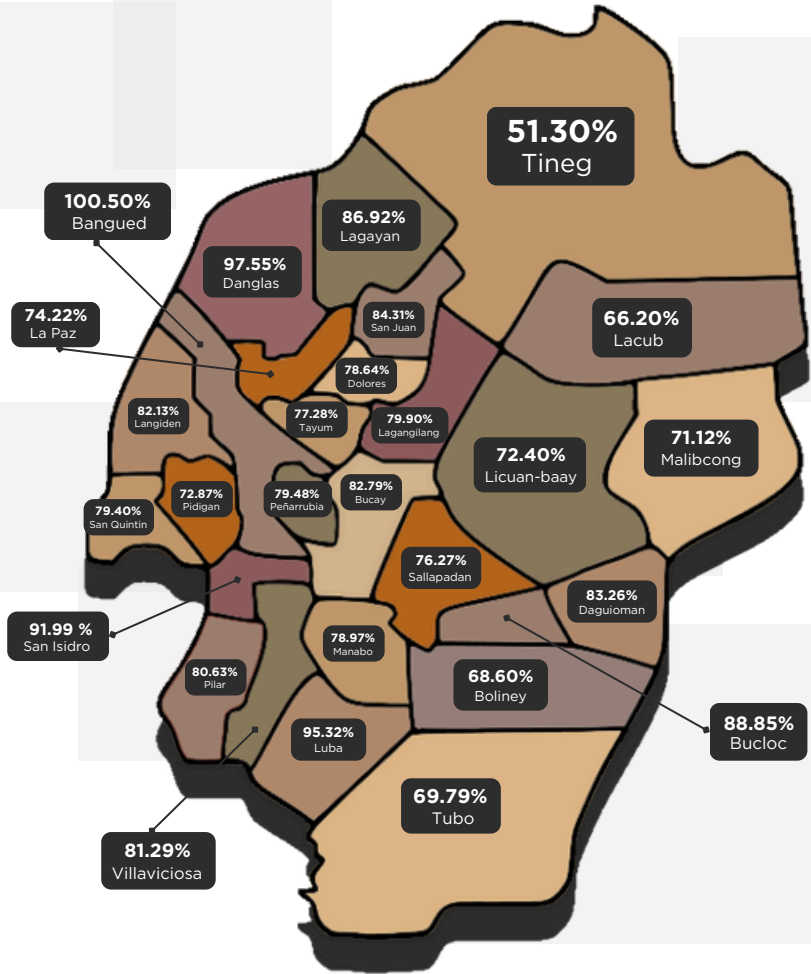

Reference No. 2025CAR-01-IG-009

NATIONAL ID REGISTRATION UPDATE

February 2025

208,590

Total number of **PhilSys-registered** individuals in **Abra**

83.11 %

Percentage of PhilSys registered individuals over 2020 Census of Population and Housing (CPH)

Top 10 Municipalities with the highest percentage of registered over total poluation

Percentage of registered individuals per Municipality over total population