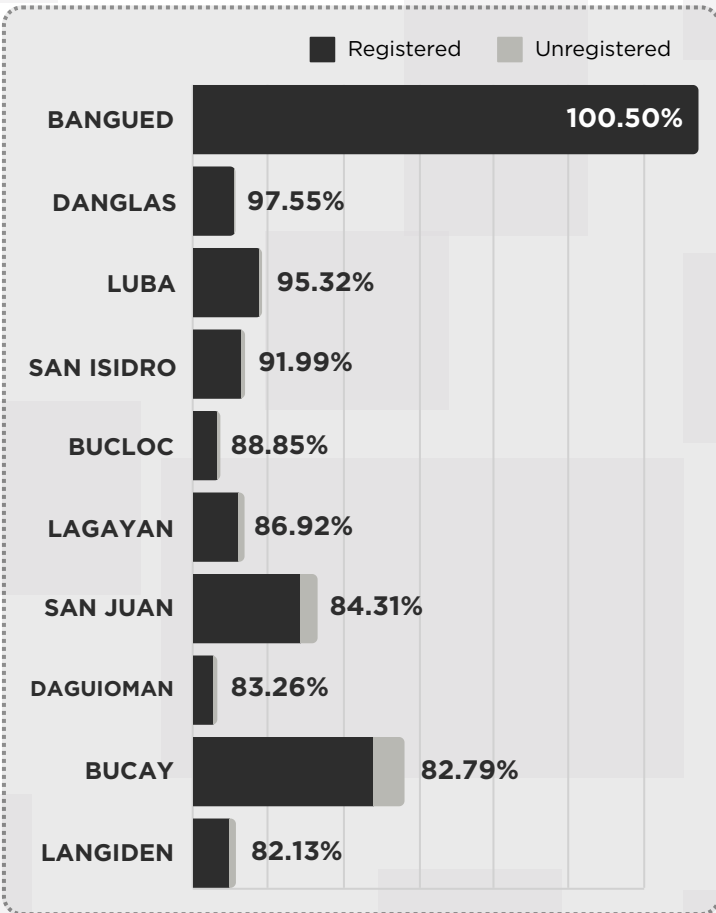

Reference No. 2025CAR-01-IG-009

NATIONAL ID REGISTRATION UPDATE

February 2025

208,590

Total number of **PhilSys-registered** individuals in **Abra**

83.11 %

Percentage of PhilSys registered individuals over 2020 Census of Population and Housing (CPH)

Top 10 Municipalities with the highest percentage of registered over total poluation

Percentage of registered individuals per Municipality over total population