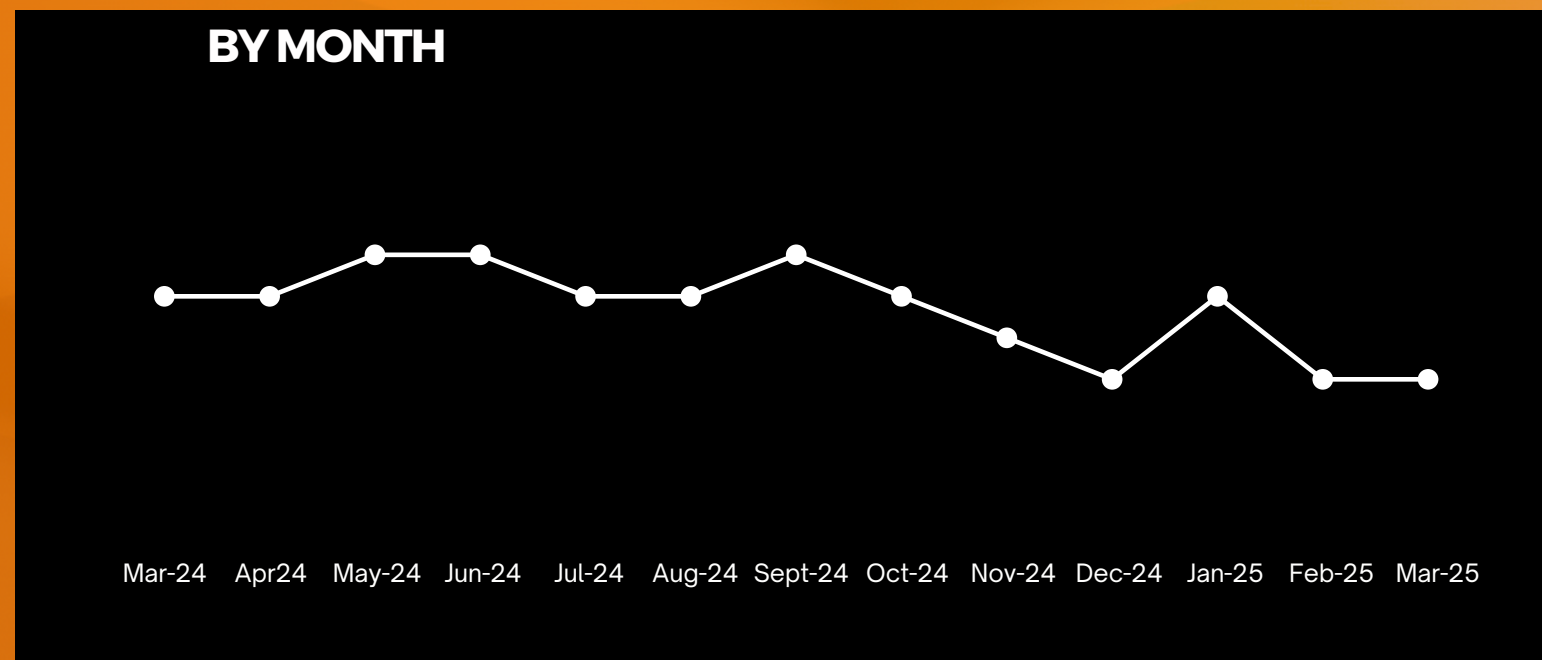

PURCHASING POWER OF PESO

2018   **March 2025**
Php 1.00 = Php 0.76
Php 100 = Php 76

0.76

March 2025

0.78

March 2024

Technical Terms

Consumer Price Index (CPI)

The CPI is an indicator of the changes in the average retail prices of a fixed basket of goods and services commonly purchased by households relative to a base year

Uses of CPI

The CPI is most widely used in the calculation of the inflation rate and purchasing power of peso. It is a major statistical series used for economic analysis and as a monitoring indicator of government economic policy

Purchasing Power of Peso

It shows how much the peso in the base period is worth in the current period. It is computed as the reciprocal of the CPI for the period under review multiplied by 100.

Inflation Rate

It is the annual rate of change or the year-on-year change of the CPI. Inflation is interpreted in terms of declining purchasing power of money.

Market Basket

It is the total number of goods and services in constant amounts and qualities which are samples of the goods and services available in the market and included in the construction of the index.

Source: Results from the Consumer Price Index Survey, Philippine Statistics Authority, Philippine Statistics Authority

1/F New LMDC Building, J.P. Rizal Avenue, Dullagan, Poblacion West, Lagawe, Ifugao, CAR Philippines 3600

Like us on Facebook /PSAIfugao

Follow us on Twitter /PSAIfugao

09196979606

ifugao@psa.gov.ph