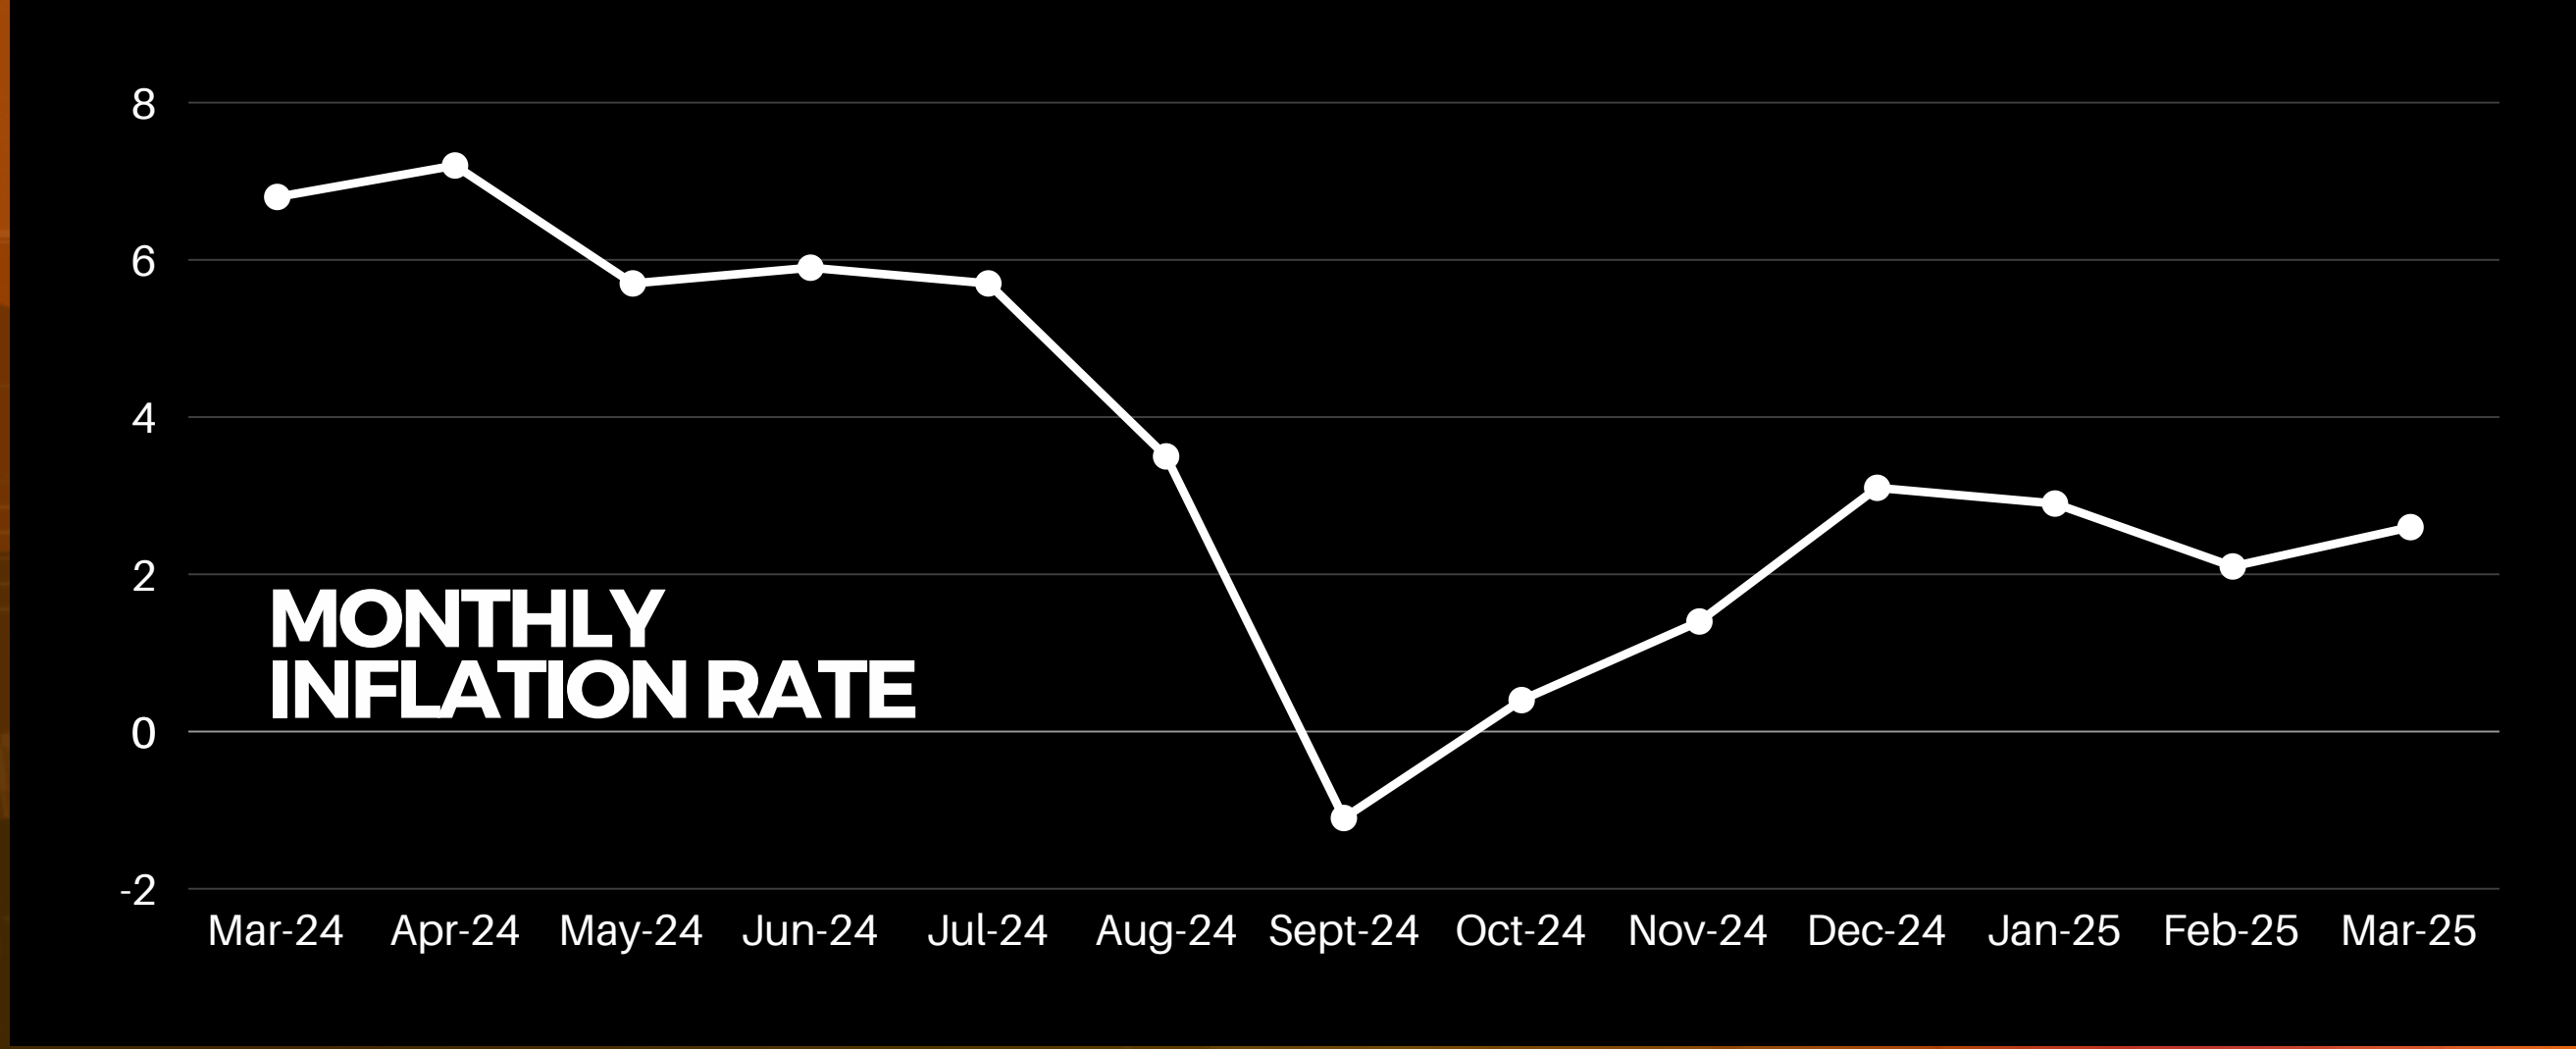

CONSUMER PRICE INDEX AND INFLATION RATE

IG-2025-027

2.6%

March 2025

6.8%

March 2024

CONSUMER PRICE INDEX AND INFLATION RATE BY COMMODITY GROUP

Legend:

Inflation Rate		Consumer Price Index			
Transport -1.5 126.8	Alcoholic Beverage and Tobacco 0.8 136.4	Clothing and Footwear 0.6 139.9	Housing, Water, Electricity, Gas and Other Fuels 0.2 122.9	Furnishing, Household Equipment and Routine and Maintenance of the House 0.6 125.7	
Health 0.8 132.0	Recreation, Sports and Culture 1.9 132.3	Education Services 1.4 120.5	Restaurant and Accommodation Services 12.4 169.9	Financial Services 0.0 75.0	
Food and Non-Alcoholic Beverages 4.4 134.0	Information and Communication 0.8 100.8	Personal Care and Miscellaneous Goods and Services 0.7 122.4	ALL ITEMS 2.6 131.0		

The CPI is an indicator of the changes in the average retail prices of a fixed basket of goods and services commonly purchased by households relative to a base year

Uses of CPI

The CPI is most widely used in the calculation of the inflation rate and purchasing power of peso. It is a major statistical series used for economic analysis and as a monitoring indicator of government economic policy

Purchasing Power of Peso

It shows how much the peso in the base period is worth in the current period. It is computed as the reciprocal of the CPI for the period under review multiplied by 100.

Inflation Rate