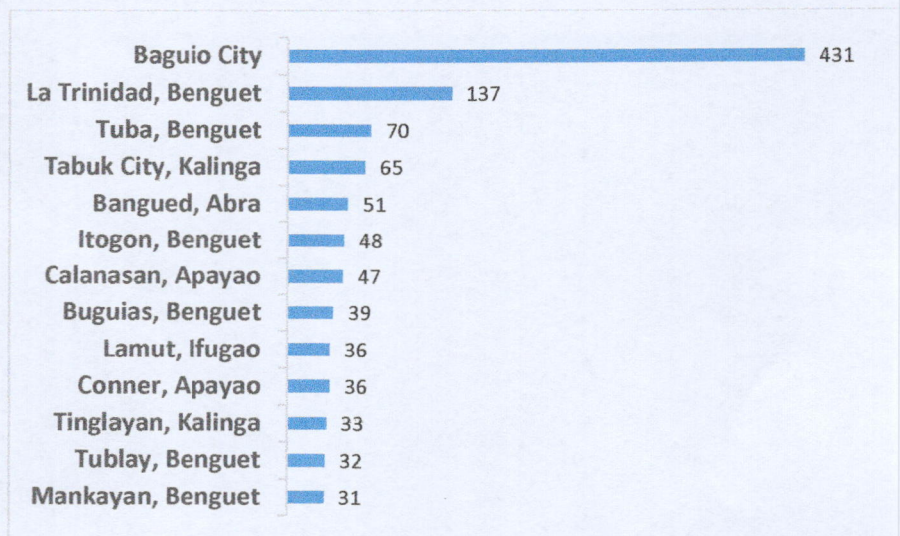

The Majority of Marriages in the Region were Registered in Benguet

- Baguio City had the highest percentage of marriages recorded among the cities in the Region at 86.8 percent, while La Trinidad had the highest among the Municipalities in the Region at 13.2 percent.
- The majority of recorded marriages in the Region were in the province of Benguet. La Trinidad with 137, Tuba with 70, Itogon with 48, Buguias with 39, Tublay with 32, and Mankayan with 31.

Figure 3. Municipalities/Cities with the Most Number of Registered Marriages: CAR 4th Quarter 2024

Abra had the most Municipalities with the least number of Registered Marriages

- As of the fourth quarter of 2024, the province of Abra had the municipalities in the region with a low number of marriages registered, ranging from 1 to 3.

Philippine Statistics Authority
CORDILLERA ADMINISTRATIVE REGION
2/F and 3/F CTLL Building, 141 Abanao Extension, Rizal Monument
Telephone (074) 443-7763 / 442-7449
www.rssocar.psa.gov.ph