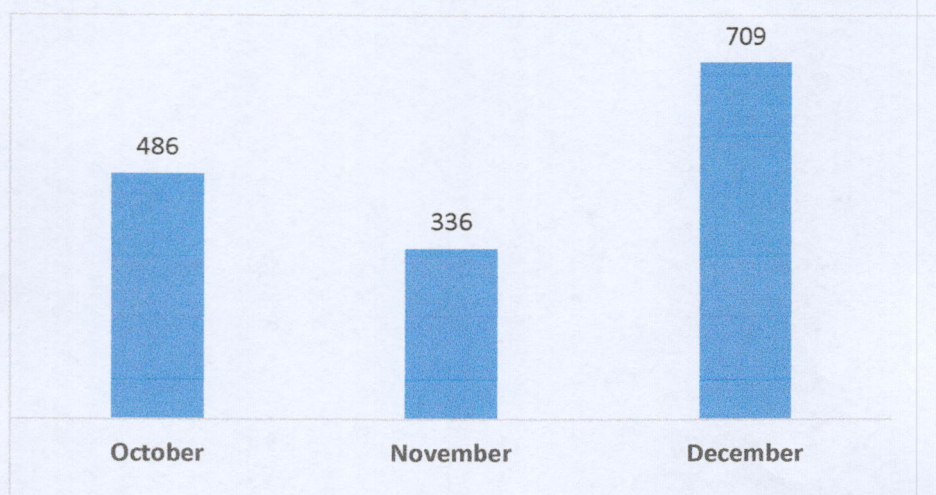

**Figure 2. Number of Registered Marriages by Month: CAR
4th Quarter 2024**

Philippine Statistics Authority
CORDILLERA ADMINISTRATIVE REGION
2/F and 3/F CTTL Building, 141 Abanao Extension, Rizal Monument
Telephone (074) 443-7763 / 442-7449
www.rssocar.psa.gov.ph