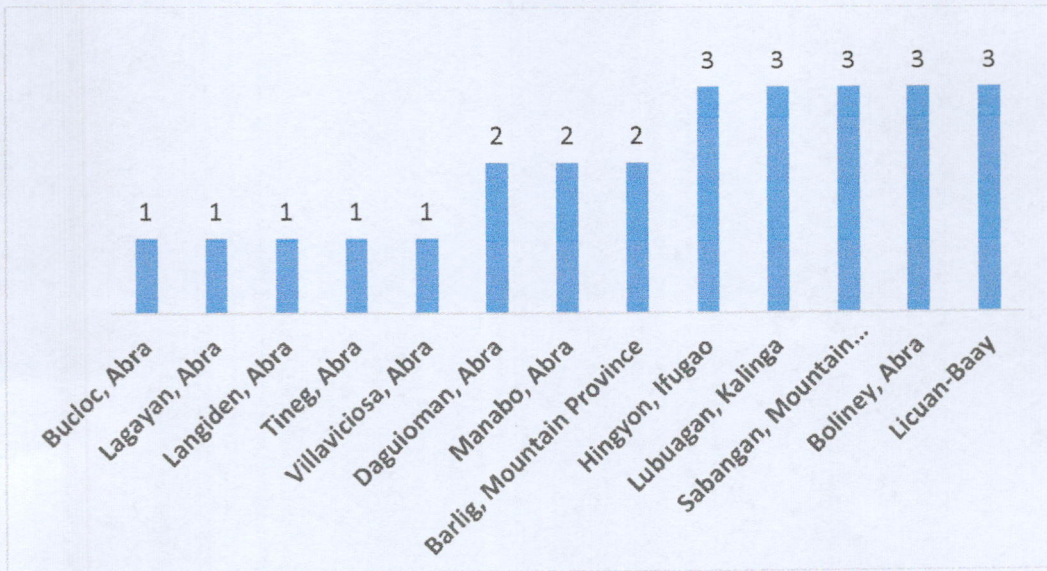

**Figure 4. Municipalities with the Least Number of Registered Marriages:
CAR, 4th Quarter 2024**

VILLAFE P. ALIBUYOG
Regional Director
PSA - RSSO CAR

GAT/EEE

Philippine Statistics Authority
CORDILLERA ADMINISTRATIVE REGION
2/F and 3/F CILL Building, 141 Abanao Extension, Rizal Monument
Telephone (074) 443-7763 / 442-7449
www.rssocar.psa.gov.ph