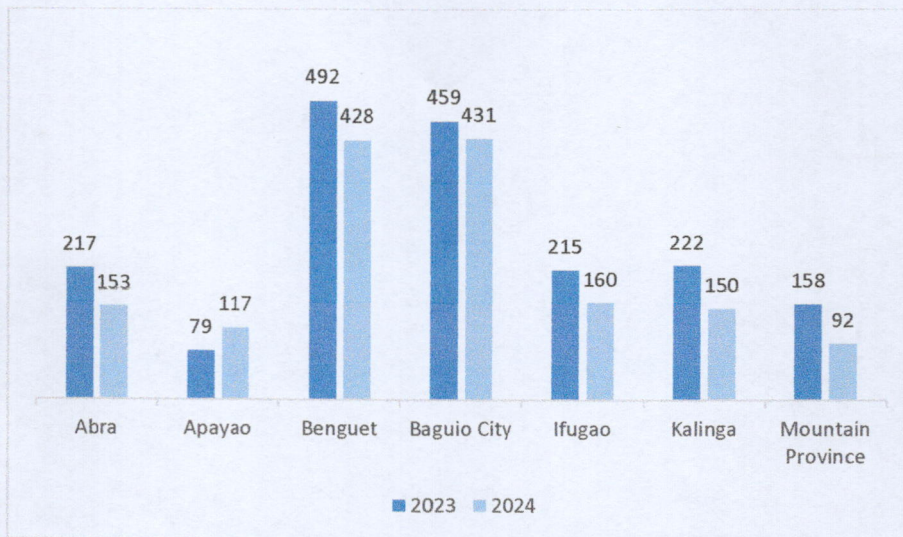

Figures presented herein cover the 4th quarter of 2023 and 2024 and are still preliminary and may differ in the final counts.

Registered Marriages in the Region decreased by 16.8 percent

- There were 1,531 registered marriages for the 4th quarter of 2024 showing a decrease of 16.8 percent from the same quarter of last year's figure of 1,842.
- The City of Baguio had the most registered marriages with 431 followed by the Province of Benguet with 428. Mountain Province had the fewest registered marriages in the region with 92 only.
- Across all provinces, only Apayao had an increase in the number of marriages registered from the same quarter last year.
- Seventeen marriages on the average were registered daily in the region for the 4th quarter of 2024.

**Figure 1. Number of Registered Marriages by Province: CAR
4th Quarter 2024 and 4th Quarter 2023**

Marriages Peak in December

- In the fourth quarter of 2024, registered marriages were mostly recorded in December with 709 or 46.3 percent followed by October with 486. The least number of marriages in the Region was registered in November with 336.