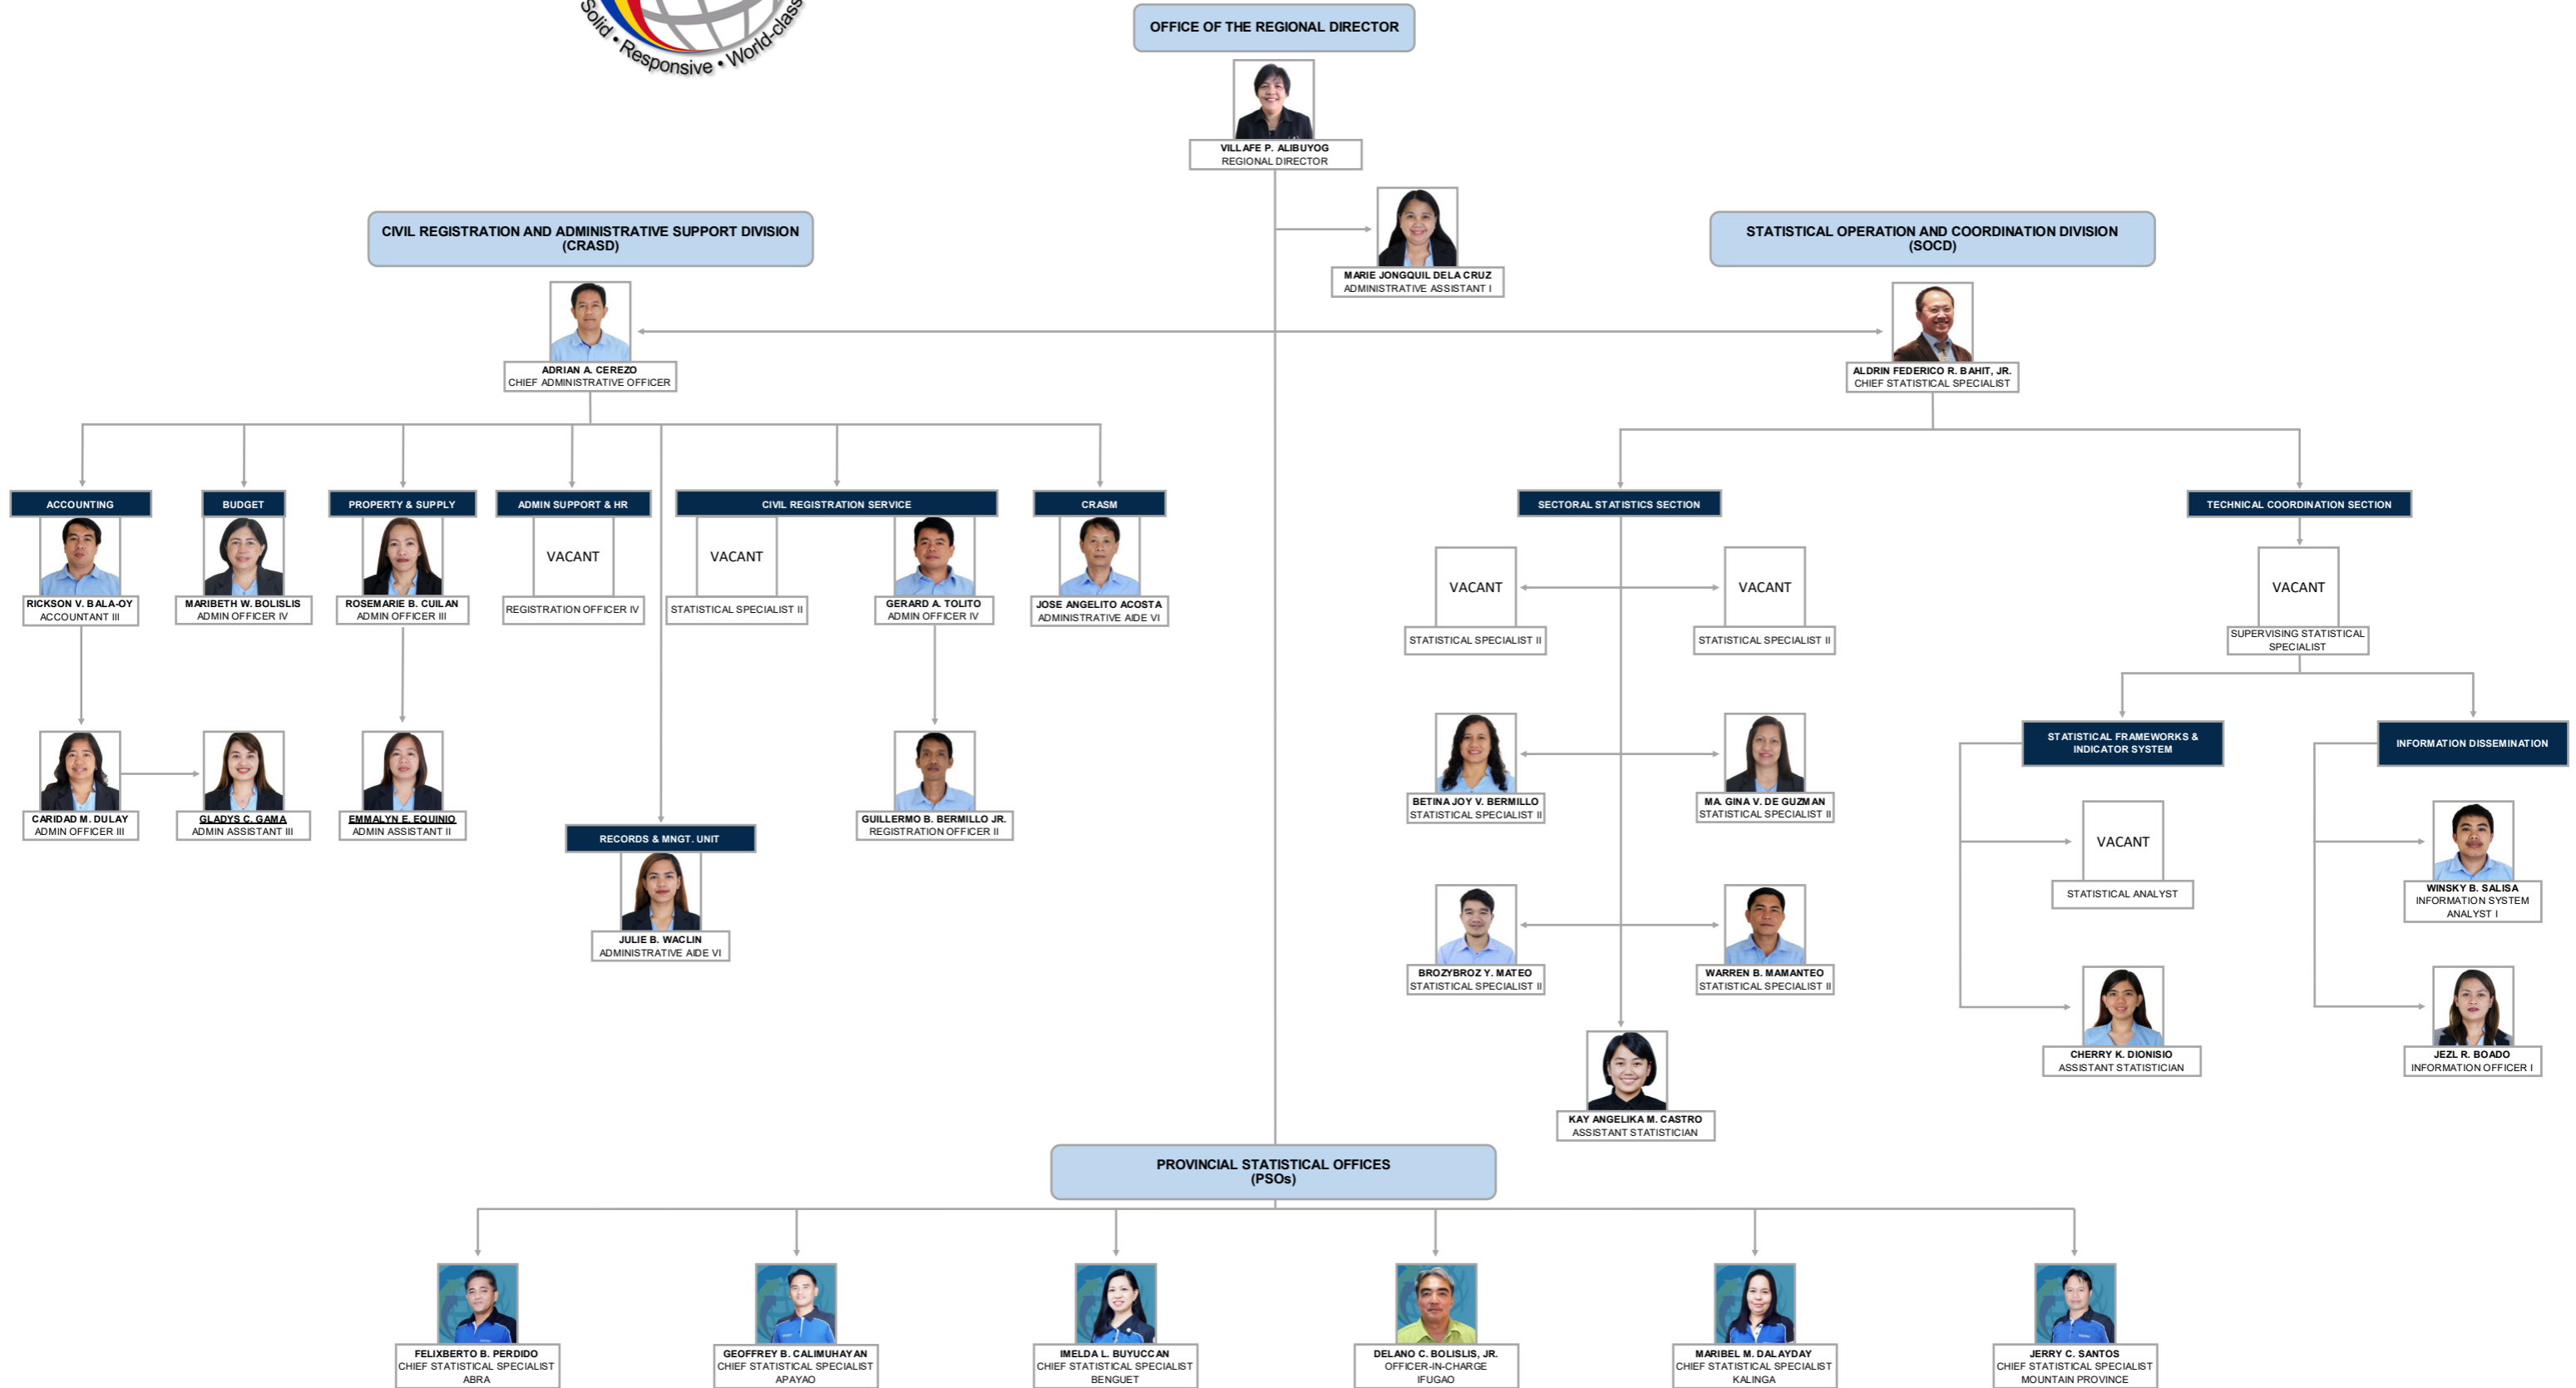

PHILIPPINE STATISTICS AUTHORITY CORDILLERA ADMINISTRATIVE REGION ORGANIZATIONAL CHART

Prepared by:

OSVALDO P. COFOLAN
OSVALDO P. COFOLAN
QMS Documenter - SOCD

Reviewed by:

ALDRIN FEDERICO R. BAHIT, JR.
ALDRIN FEDERICO R. BAHIT, JR.
Chief Statistical Specialist

Approved by:

VILLAFE P. ALIBUYOG
VILLAFE P. ALIBUYOG
Regional Director

PSA RSSO-CAR ORGANIZATIONAL CHART (CONTRACT OF SERVICE WORKER PERSONNEL)

Prepared by:

Reviewed by:

Approved by:

MARIA LARREM BOUVIER A. SAB-IT
Job Order Worker

ADRIAN A. CEREZO
Chief Administrative Officer

VILLAFE P. ALIBUYOG
Regional Director