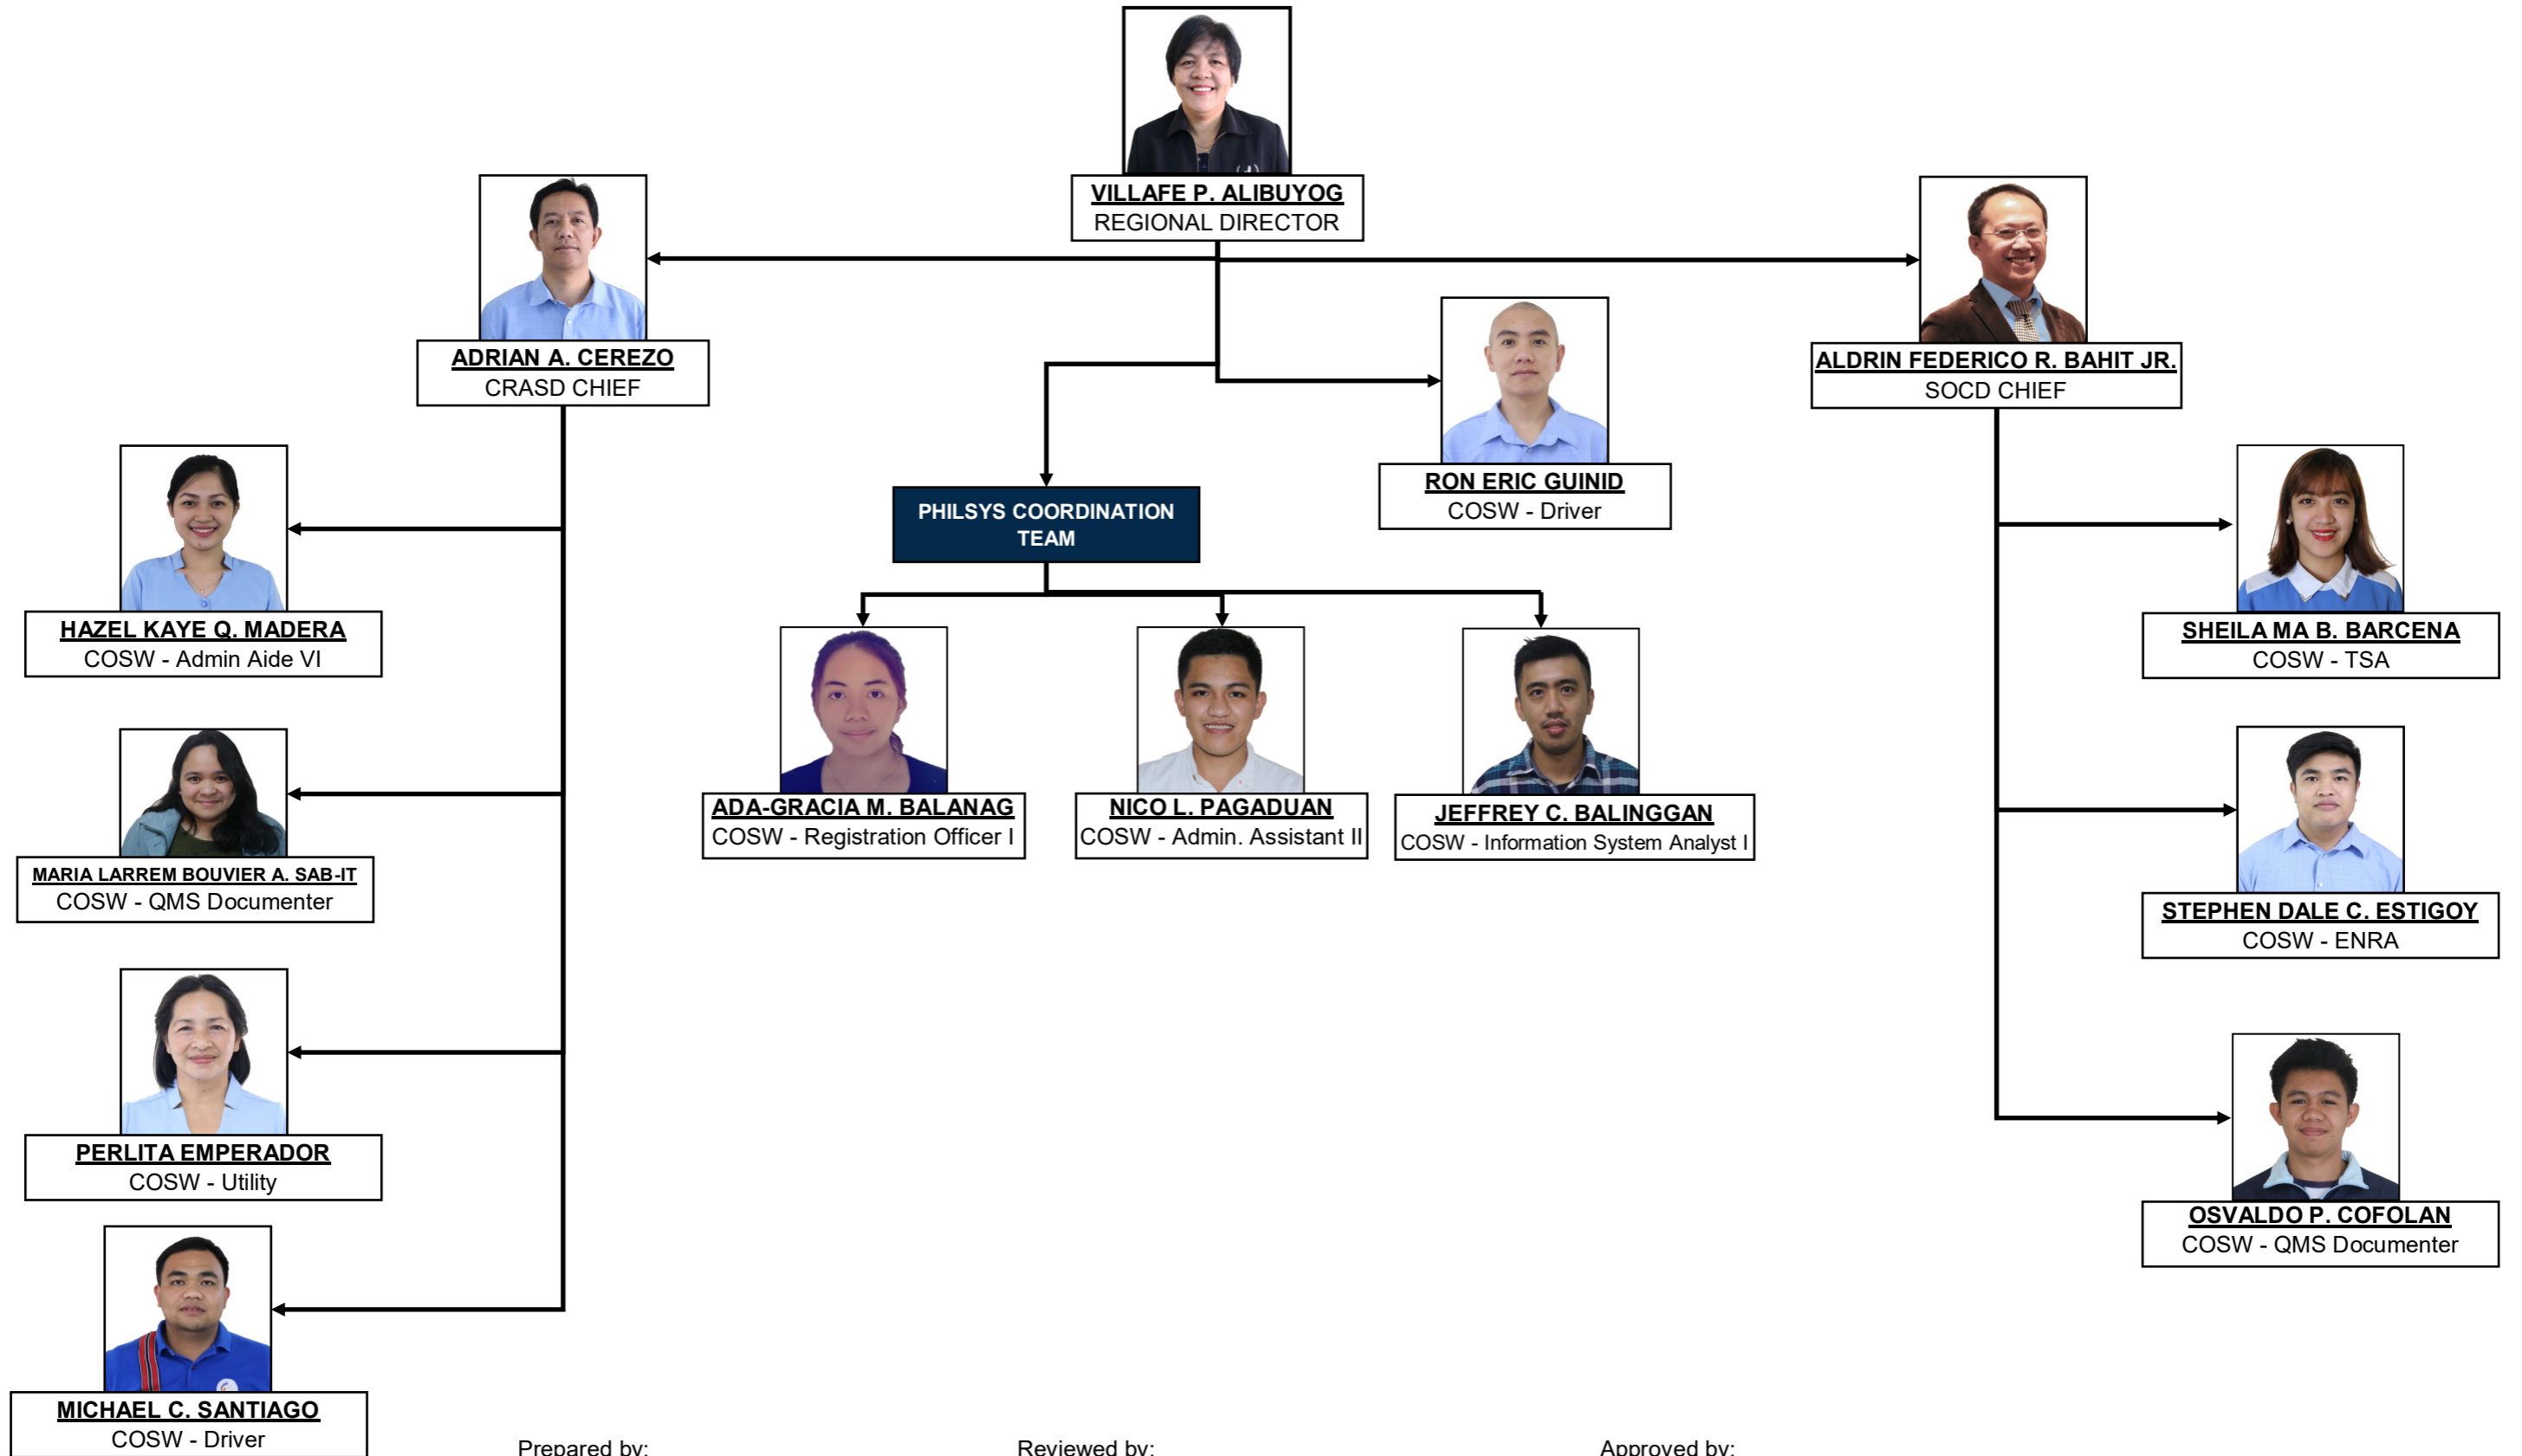

PHILIPPINE STATISTICS AUTHORITY CORDILLERA ADMINISTRATIVE REGION ORGANIZATIONAL CHART

Prepared by:

OSVALDO P. COFOLAN
OSVALDO P. COFOLAN
QMS Documenter - SOCD

Reviewed by:

ALDRIN FEDERICO R. BAHIT, JR.
ALDRIN FEDERICO R. BAHIT, JR.
Chief Statistical Specialist

Approved by:

VILLAFE P. ALIBUYOG
VILLAFE P. ALIBUYOG
Regional Director

PSA RSSO-CAR ORGANIZATIONAL CHART (CONTRACT OF SERVICE WORKER PERSONNEL)

Prepared by:

Reviewed by:

Approved by:

MARIA LARREM BOUVIER A. SAB-IT
Job Order Worker

ADRIAN A. CEREZO
Chief Administrative Officer

VILLAFE P. ALIBUYOG
Regional Director